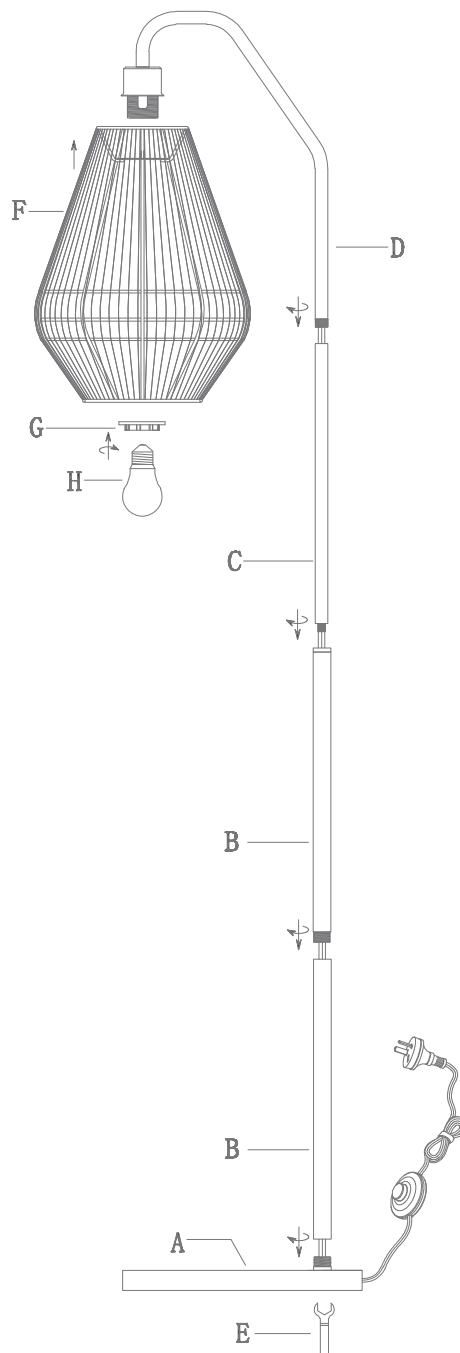

CARTER-FL

Specifications

Voltage:	240V	Lamp Base:	E27
Power:	25W Max	IP Rating:	IP20

- A. Lamp base
- B. Bottom Rods
- C. Middle Rod
- D. Upper Rod
- E. Spanner
- F. Shade
- G. Tightening Ring
- H. E27 Lamp

Note: -The lamp must be installed by professional electrician
 -Ensure the power supply is switched off before fitting this product

-Do not touch the lamp when in use
 -Keep away from hot steam and corrosive gas